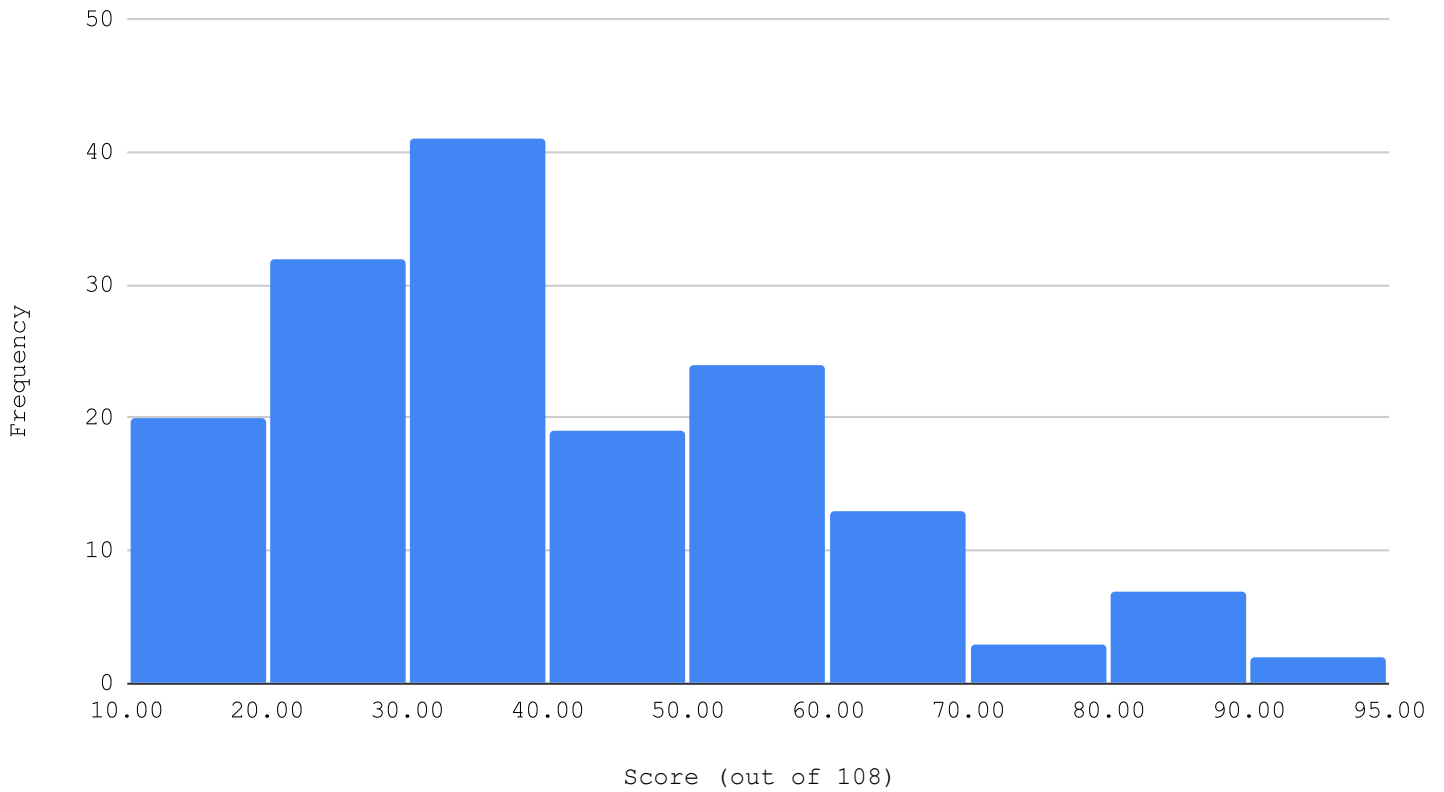

# Total Score

USES0 2021 Open Exam | Section I + Section II

note: the highest possible score is 109 in the published exam.

average: 40.26  
median: 37.5  
std: 18.92  
max: 91